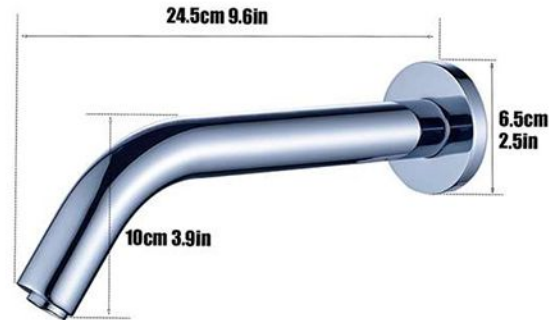

### Specifications:

Brand: FontanaShowers®

Water Pressure: 0.05Mpa - 0.7Mpa

Power and Voltage: DC.6V / AC.120V - 60Hz  
Power Consumption: 0.5MW

Detection Zone: Factory set 25cm/10" (based on standard inductive board)

Ambient Temperature: 1 - 45 °C / 33.8 -113 °F

Degree of protection by enclosure: IP56  
Battery: 4 x 'AA' size cells

Operational water pressure range: 0.05 - 0.6MPa

Water supply pipe size: DN15

Flow Rate: 0.5 gpm (1.9 Lpm), Available in other flow rates (optional)